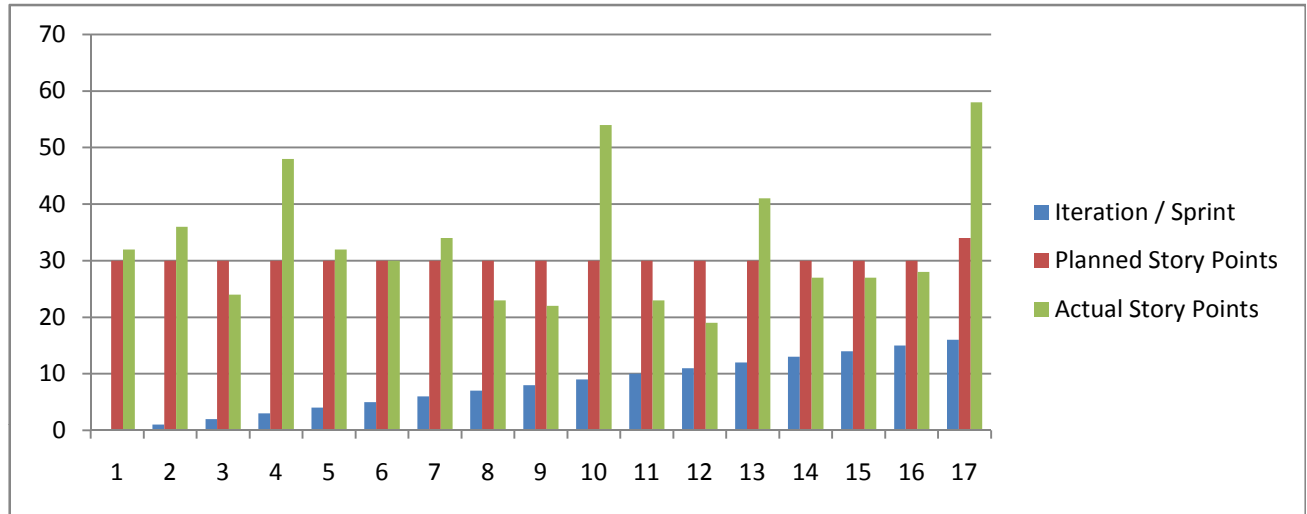

Sprint Velocity Chart
Project Name
Version

Iteration / Sprint	Planned Story Points	Actual Story Points
0	30	32
1	30	36
2	30	24
3	30	48
4	30	32
5	30	30
6	30	34
7	30	23
8	30	22
9	30	54
10	30	23
11	30	19
12	30	41
13	30	27
14	30	27
15	30	28
16	34	58

Vertical line segment 1

Vertical line segment 2